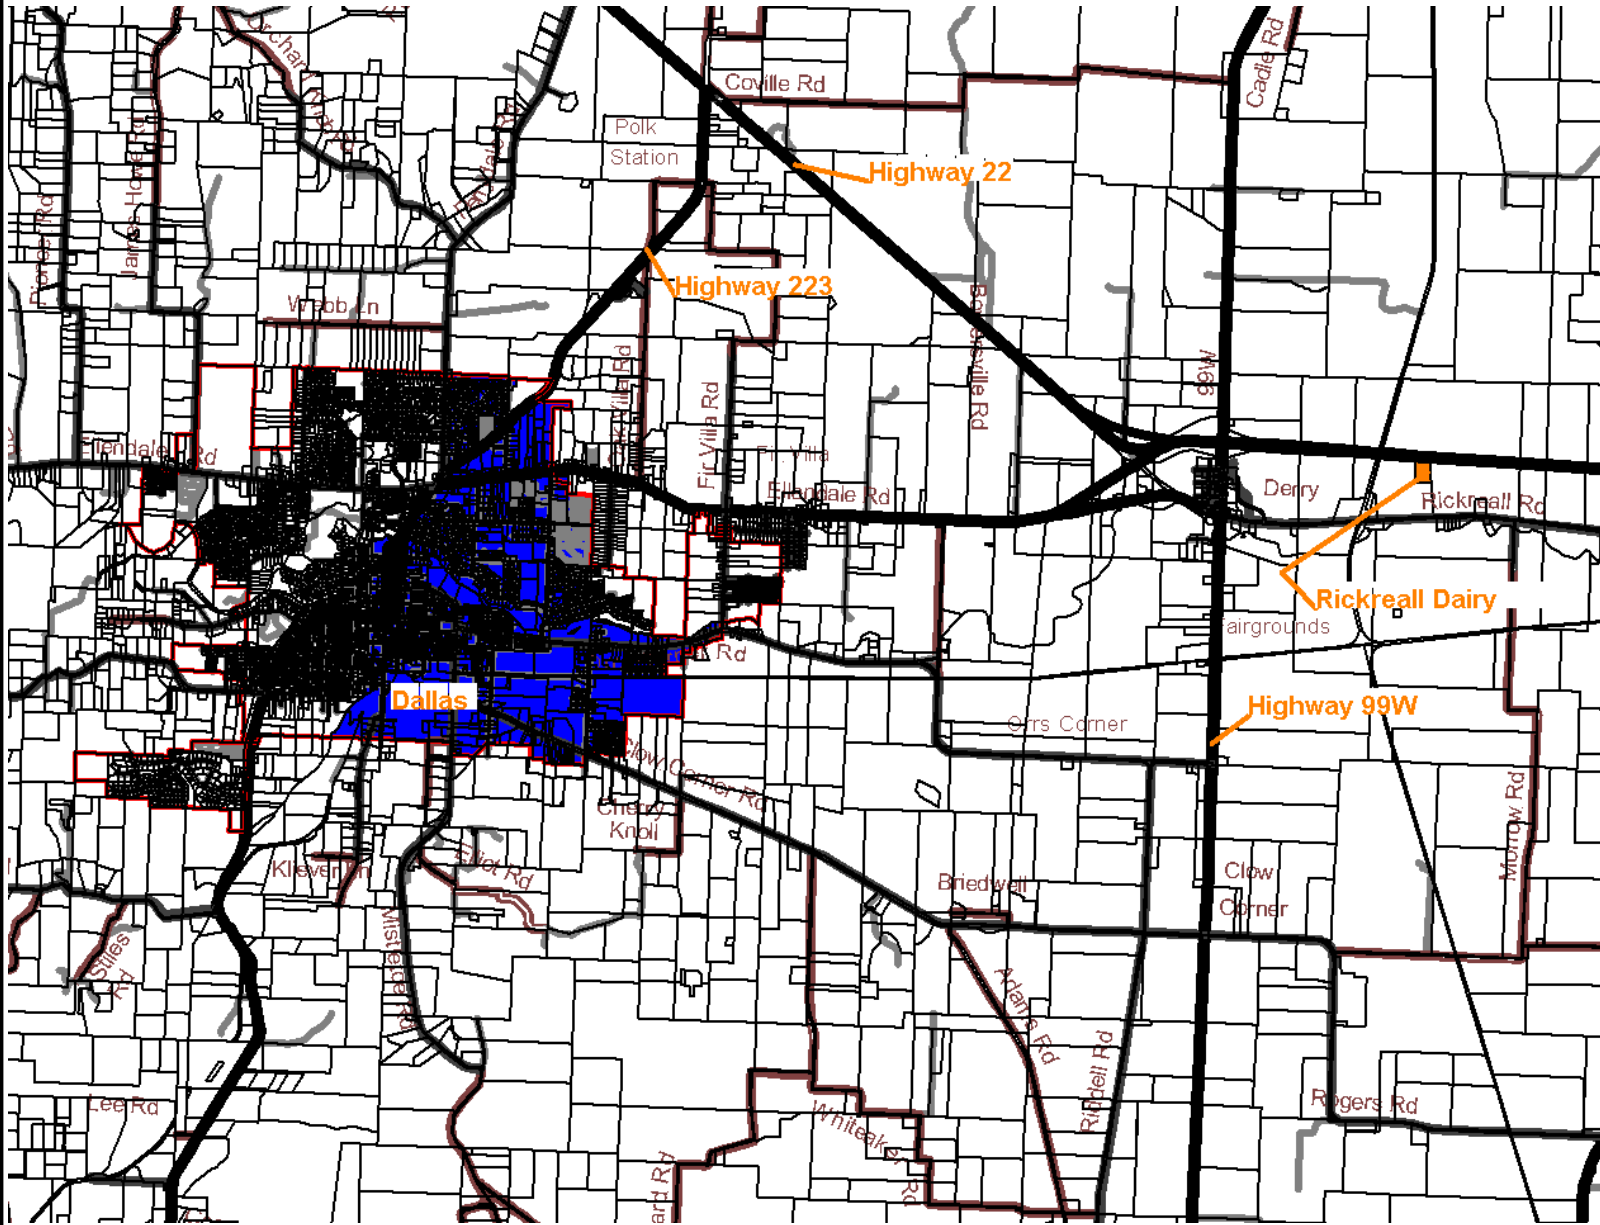

Dallas Enterprise Zone and Rickreall Dairy Enterprise Zone Map

Community Development

- City Limits
DALLAS CITY
- County
- Enterprise Zones
 - Dallas and Independenc...
 - Enterprise Zone Connec...
 - Proposed Rickreall Dair...
- Roads
 - GRAVEL
 - OTHER
 - PAVED
 - STATEHWY
 - CO-PAVED
 - STATEHWY
- Taxlot06

This map was produced using the Polk County GIS data. The GIS data is maintained by the county to support its governmental activities. The county is not responsible for map errors, omissions, misuse or misinterpretation.